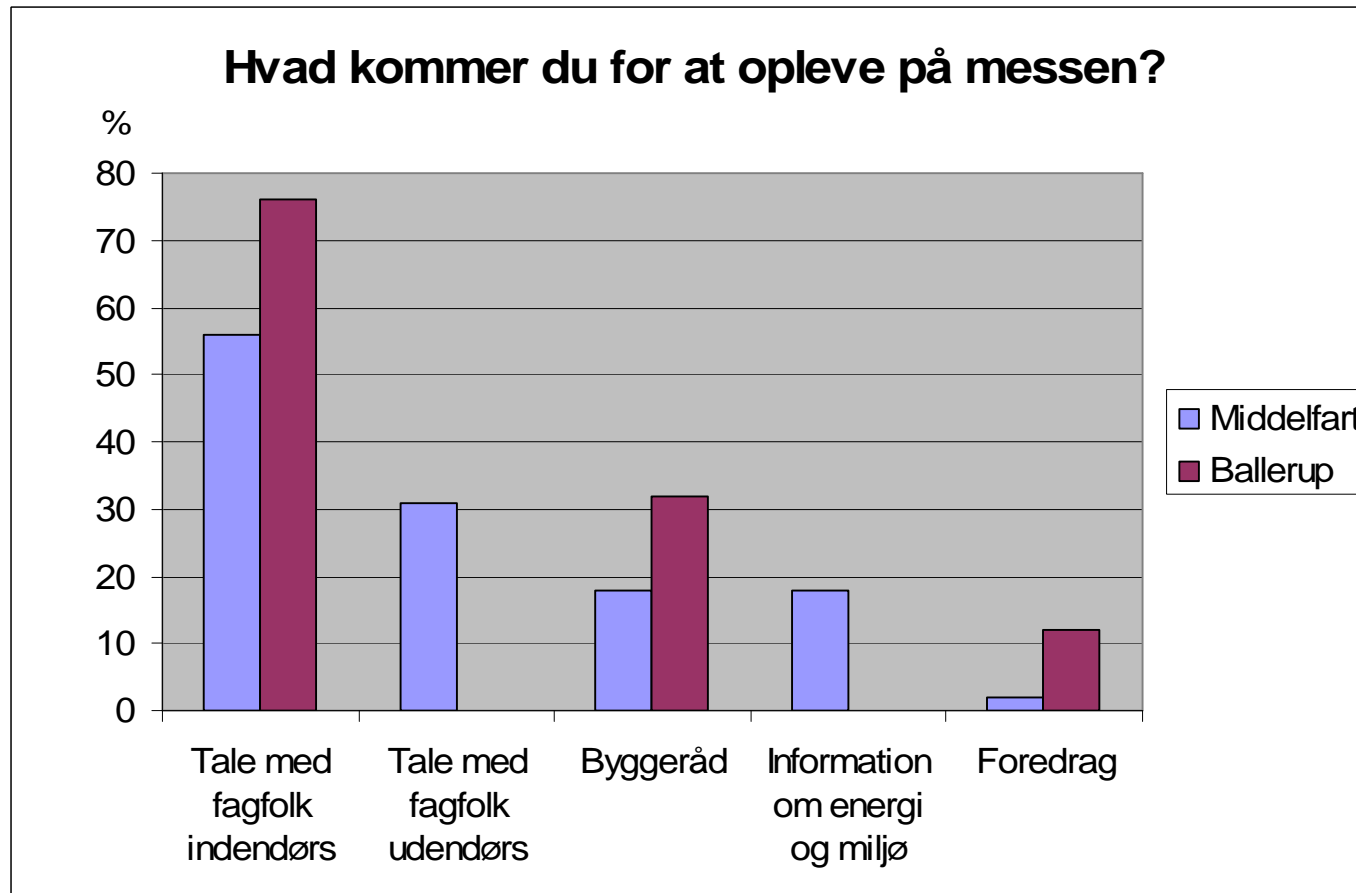

A decorative graphic on the left side of the slide, consisting of a light red arrow pointing upwards and to the right, with a dark red semi-circle partially overlapping its base.

# Besøgeranalyse "Byg Om og Forny" messer

Middelfart 20.-21. september 2008

Ballerup 4.-5. oktober 2008

# "Byg Om og Forny" messer 2008

Antal besøgende: Middelfart 6.500 – Ballerup 3.000