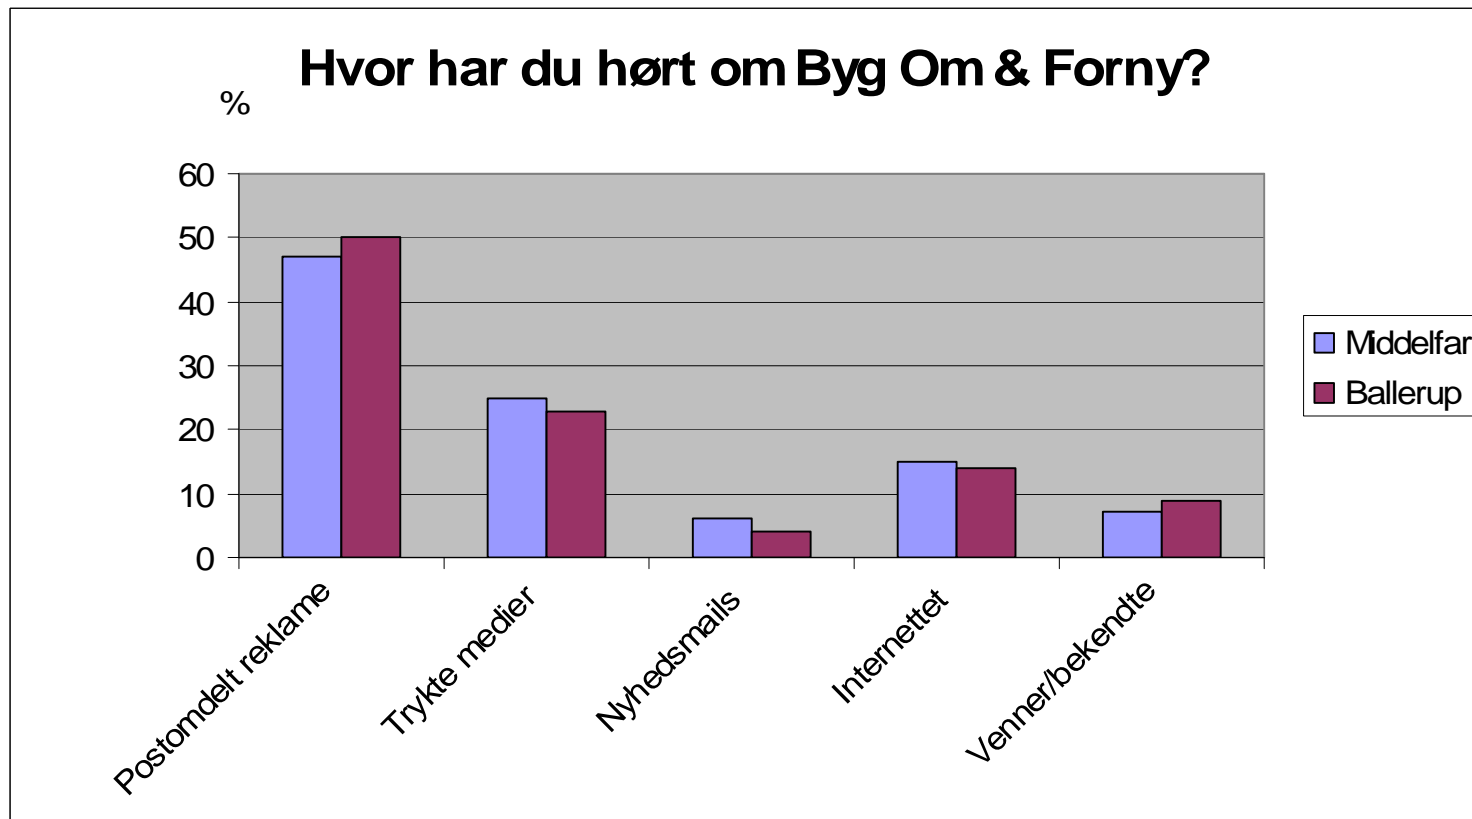

A decorative graphic on the left side of the slide, consisting of a light red arrow pointing upwards and to the right, with a dark red semi-circle partially overlapping its base.

# Besøgeranalyse "Byg Om og Forny" messer

Middelfart 20.-21. september 2008

Ballerup 4.-5. oktober 2008

# "Byg Om og Forny" messer 2008

Antal besøgende: Middelfart 6.500 – Ballerup 3.000