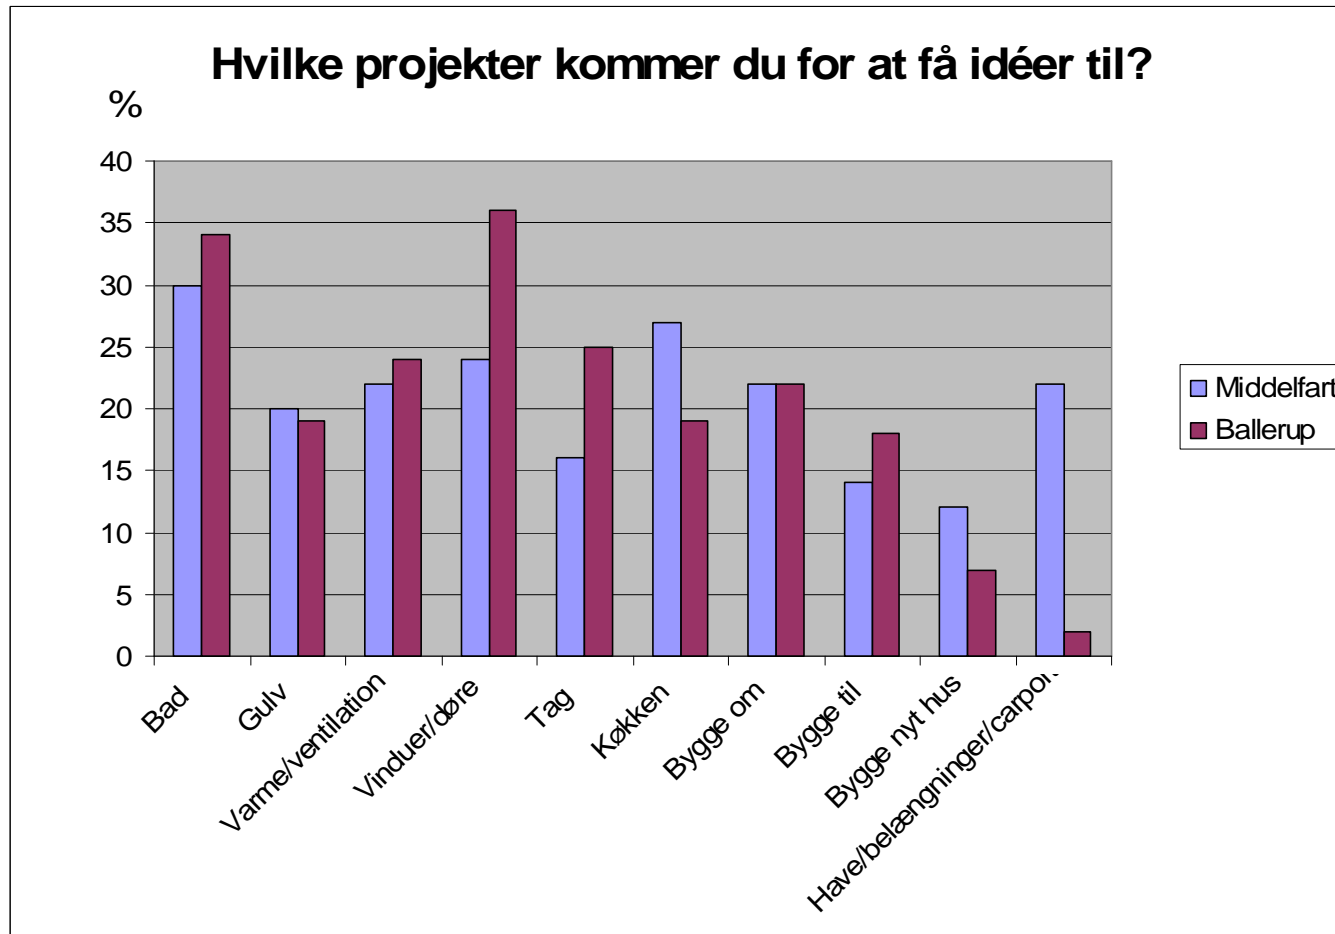

A decorative graphic on the left side of the slide, consisting of a light red arrow pointing upwards and to the right, with a dark red semi-circle partially overlapping its base.

# "Byg Om og Forny" messer 2008

Antal besøgende: Middelfart 6.500 – Ballerup 3.000